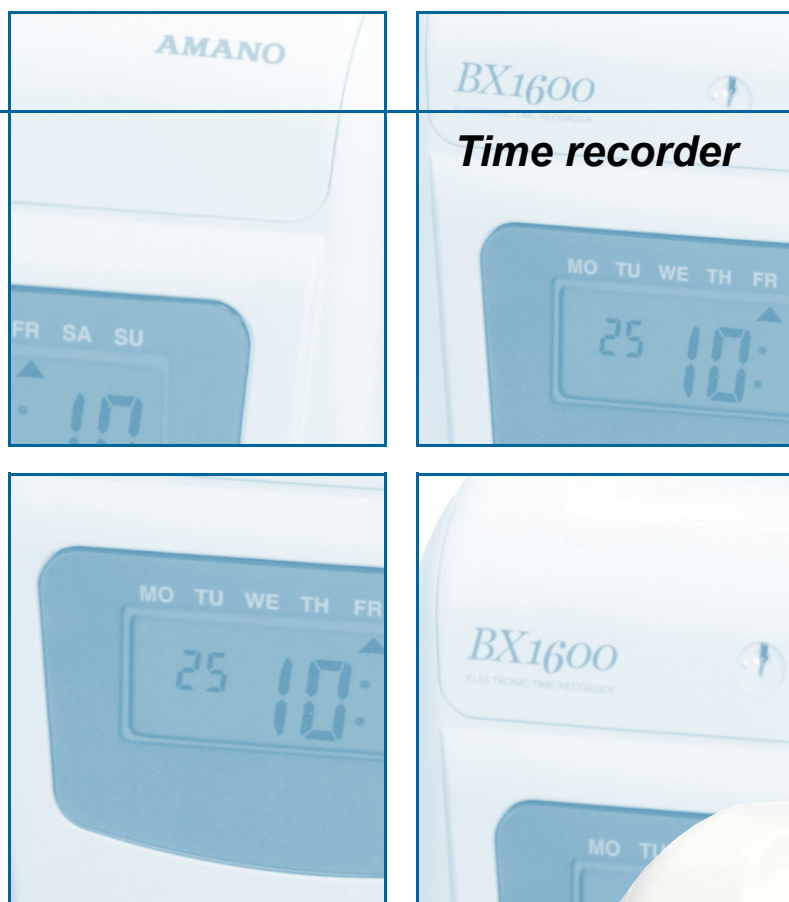

AMANO[®]

BX1600
BX1600
BX1600

BX1600 – Time recorder

*Fully electronic time recorder,
lockable, strong synthetic covering,
easy to use and program, compact
construction.*

Main features:

*Irregular print mark and automatic
column shift.*

BX1600 BX1600 BX1600

AMANO®

Features

- fully electronic time recorder with large, easy-to-read digital clock face
- ergonomically shaped slot for timecards with anti-dust lid
- silent time adjustment
- Quartz clock with an accuracy of ± 3 sec/week
- Soundless matrix printer
- Automatic time card feeding capability
- Maintenance of program data during power failure
- Calendar with automatic date adjustment
- automatic adjustment for daylight saving time
- programmable day switch
- programmable IN/OUT printing position
- can print up to 6 columns
- hour in small print for first printing after time change (to indicate unauthorized time changes)
- printing irregular mark in predefined zone
- printing selection: AM/PM or 0-23 hour, regular minute, 1/100, 1/10 or 1/20 hour
- AMANO timecard size 86mm
- detection for both sides of the card
- preprogrammed basic functions
- delivery including black ribbon
- wall mounting or installation on table

Height:
224mm

Width: 190mm

Depth:
104mm

Specifications

Power supply:	220/240VAC $\pm 10\%$ 50/60Hz
Power consumption:	Standby 60mA, rated 80mA
Temperature:	-10°C to +40°C
Humidity:	10% to 90% (no condensation)
Dimensions:	WxHxD: 190 x 224 x 104 mm
Weight:	2.3 kg (5.1 lbs)